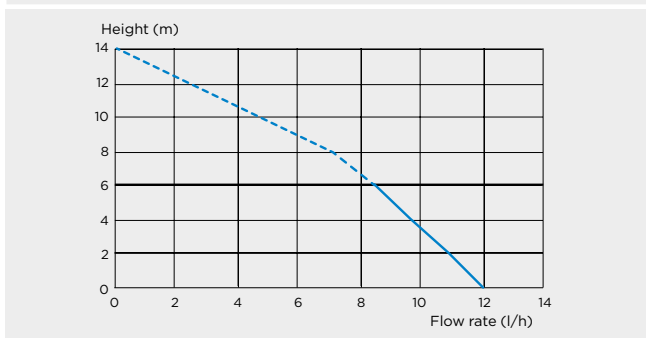

# SANICONDENS® Clim Deco

<b>Possible connections</b>	Air conditioners below 10 kW
<b>Inlet Ø</b>	22 mm
<b>Discharge Ø</b>	8-10 mm
<b>Tank size</b>	175 ml
<b>Maximum flow rate</b>	12 L/h
<b>Maximum admissible inlet temperature</b>	35°C
<b>Maximum recommended vertical discharge</b>	6 m
<b>Electrical power supply</b>	220-240 V / 50-60 Hz
<b>Motor power rating</b>	16 W
<b>Index of protection</b>	IP 24
<b>Weight</b>	0.5 kg
<b>Safety devices</b>	Calibrated thermal protection device

Wall-mounting device, supplied with screws

VERTICAL  
AND HORIZONTAL  
DISCHARGE:

↑ 6 m → 60 m