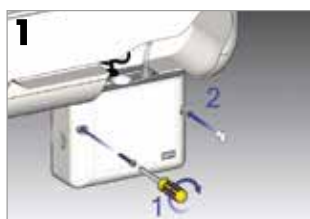

# SANICONDENS® Clim Deco

<b>Possible connections</b>	Air conditioners below 10 kW
<b>Inlet Ø</b>	22 mm
<b>Discharge Ø</b>	8-10 mm
<b>Tank size</b>	175 ml
<b>Maximum flow rate</b>	12 L/h
<b>Maximum admissible inlet temperature</b>	35°C
<b>Maximum recommended vertical discharge</b>	6 m
<b>Electrical power supply</b>	220-240 V / 50-60 Hz
<b>Motor power rating</b>	16 W
<b>Index of protection</b>	IP 24
<b>Weight</b>	0.5 kg
<b>Safety devices</b>	Calibrated thermal protection device

Wall-mounting device, supplied with screws

VERTICAL  
AND HORIZONTAL  
DISCHARGE:

↑ 6 m → 60 m