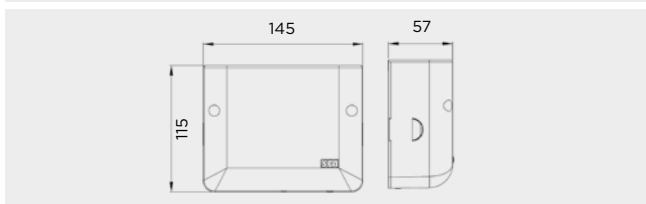

**SANICONDENS® Clim deco** is an air conditioner condensate lift pump. With its clean lines and small size, the pump fits easily into any type of installation.

6 m  
→ 60 m

# SANICONDENS® Clim Deco

<b>Possible connections</b>	Air conditioners below 10 kW
<b>Inlet Ø</b>	22 mm
<b>Discharge Ø</b>	8-10 mm
<b>Tank size</b>	175 ml
<b>Maximum flow rate</b>	12 L/h
<b>Maximum admissible inlet temperature</b>	35°C
<b>Maximum recommended vertical discharge</b>	6 m
<b>Electrical power supply</b>	220-240 V / 50-60 Hz
<b>Motor power rating</b>	16 W
<b>Index of protection</b>	IP 24
<b>Weight</b>	0.5 kg
<b>Safety devices</b>	Calibrated thermal protection device

Wall-mounting device, supplied with screws

VERTICAL  
AND HORIZONTAL  
DISCHARGE:

↑ 6 m → 60 m